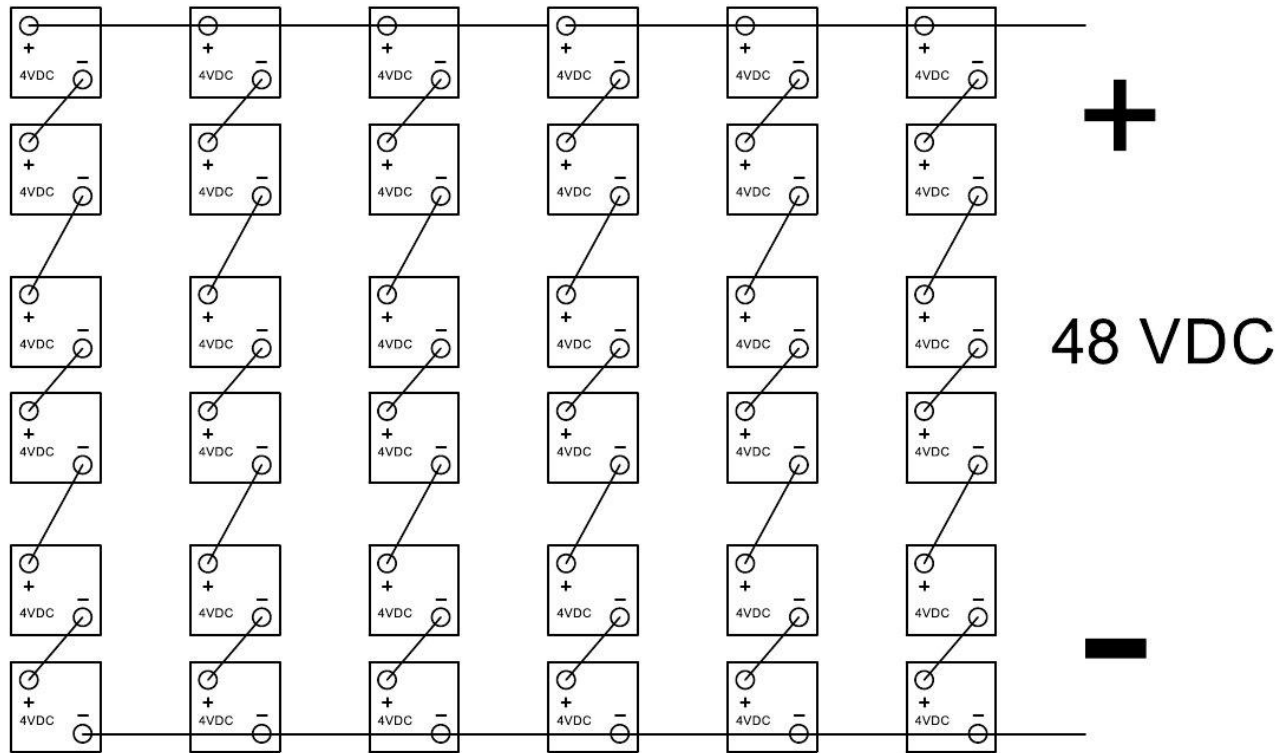

Solar Battery Wiring Diagram

26x 4v = 48v

4V x 36 = 48v