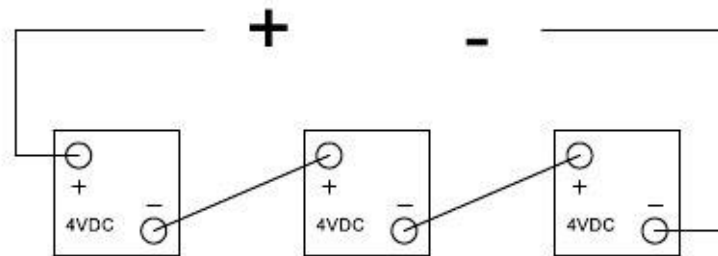

2V x 24=48v

Solar Battery Wiring Diagram

48x 2v = 48v

$$2V \times 48 = 48v$$

www.hotspotenergy.com/solar-batteries

Solar Battery Wiring Diagram

3x 4v = 48v

$$4V \times 3 = 12v$$