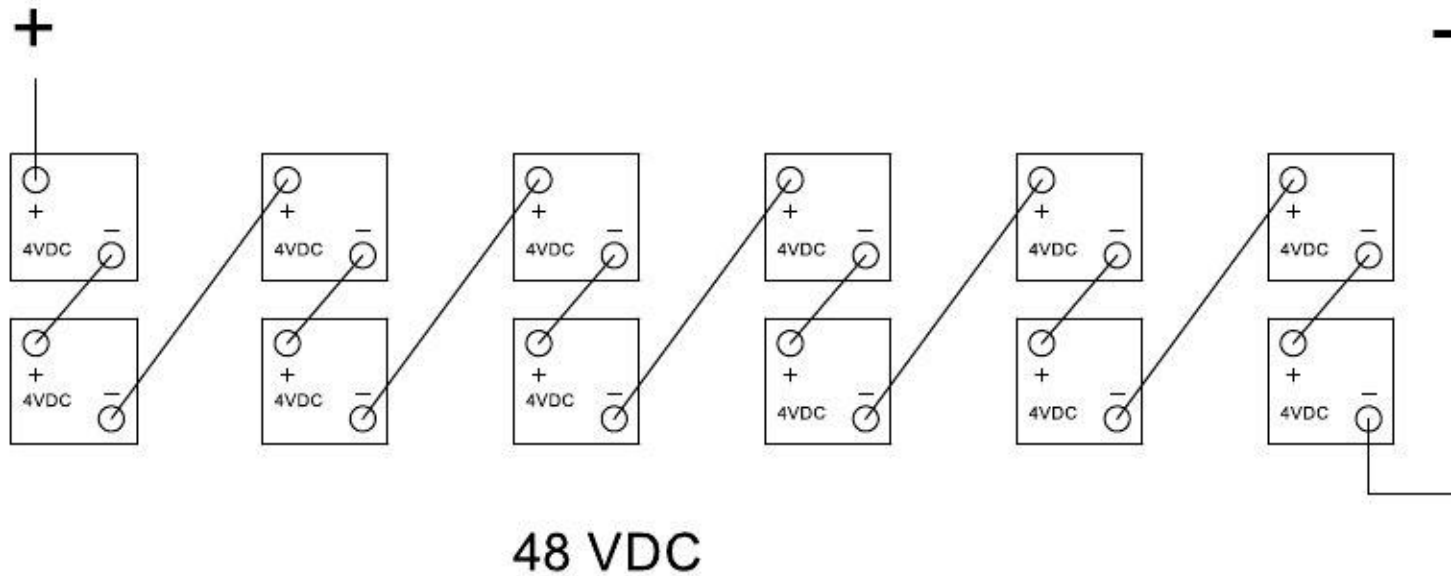

Solar Battery Wiring Diagram

12x 4v = 48v

$$4V \times 12 = 48v$$