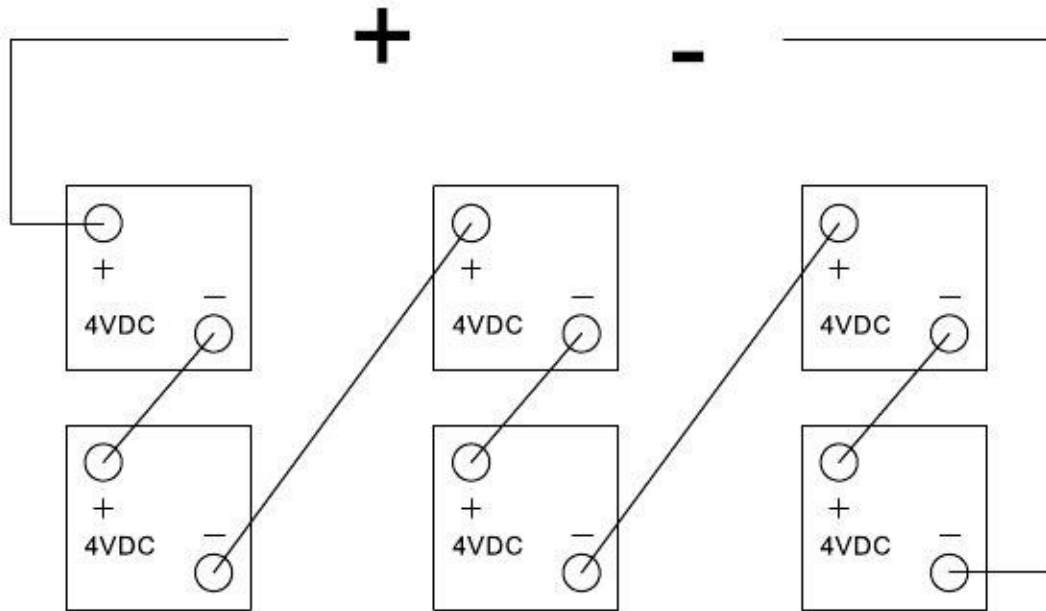

Solar Battery Wiring Diagram

6x 4v = 12v

$$4V \times 6 = 12v$$

Solar Battery Wiring Diagram

6x 4v = 24v

$$4V \times 6 = 24v$$

Solar Battery Wiring Diagram

12x 4v = 24v