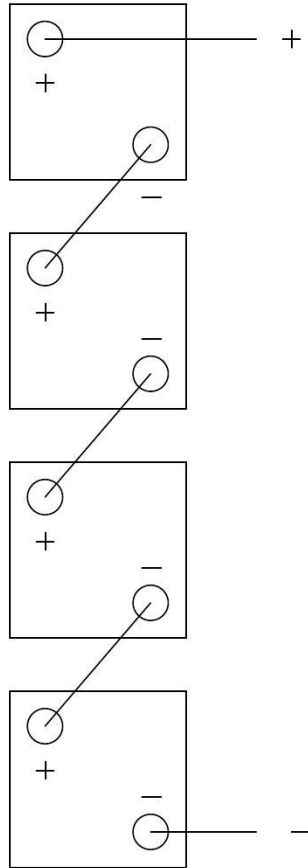

Solar Battery Wiring Diagram

6x 2v = 12v

$$2V \times 6 = 12v$$

Solar Battery Wiring Diagram

12x 2v = 24v

$$2V \times 12 = 24v$$

Solar Battery Wiring Diagram

24x 2v = 48v

2V x 24=48v

Solar Battery Wiring Diagram

48x 2v = 48v

$$2V \times 48 = 48v$$

www.hotspotenergy.com/solar-batteries

Solar Battery Wiring Diagram

3x 4v = 48v

$$4V \times 3 = 12v$$

26x 4v = 48v

4V x 36 = 48v

Solar Battery Wiring Diagram

2x 12v = 12v

12 x 2 = 12v

Solar Battery Wiring Diagram

2x 12v = 12v

Solar Battery Wiring Diagram

4x 12v = 24v

$$12 \times 4 = 24v$$

+ -

Solar Battery Wiring Diagram

4x 12v = 48v

12 x 4 = 48v

www.hotspotenergy.com/solar-batteries

Solar Battery Wiring Diagram