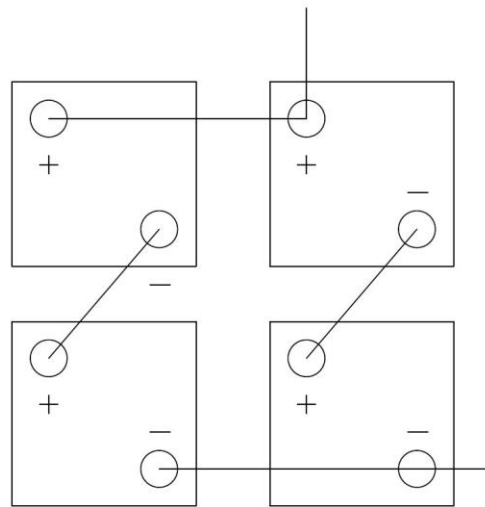

Solar Battery Wiring Diagram

4x 12v = 24v

$$12 \times 4 = 24v$$

+   -