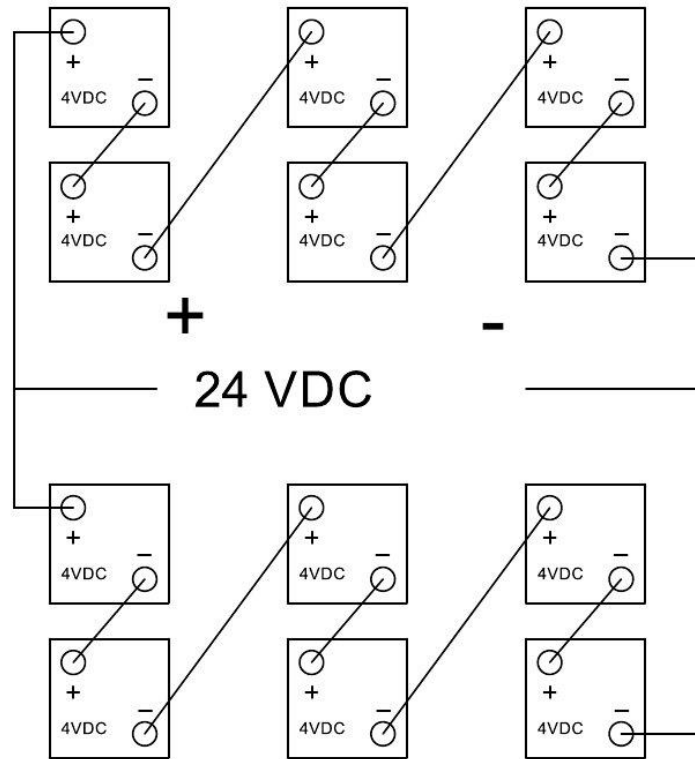

2V x 24=48v

Solar Battery Wiring Diagram

48x 2v = 48v

$$2V \times 48 = 48v$$

www.hotspotenergy.com/solar-batteries

Solar Battery Wiring Diagram

3x 4v = 48v

$$4V \times 3 = 12v$$

Solar Battery Wiring Diagram

6x 4v = 12v

$$4V \times 6 = 12v$$

Solar Battery Wiring Diagram

6x 4v = 24v

$$4V \times 6 = 24v$$

Solar Battery Wiring Diagram

12x 4v = 24v

$$4V \times 12 = 24v$$

Solar Battery Wiring Diagram

12x 4v = 48v

$$4V \times 12 = 48v$$

Solar Battery Wiring Diagram

24x 4v = 48v

4V x 24 = 48v

Solar Battery Wiring Diagram