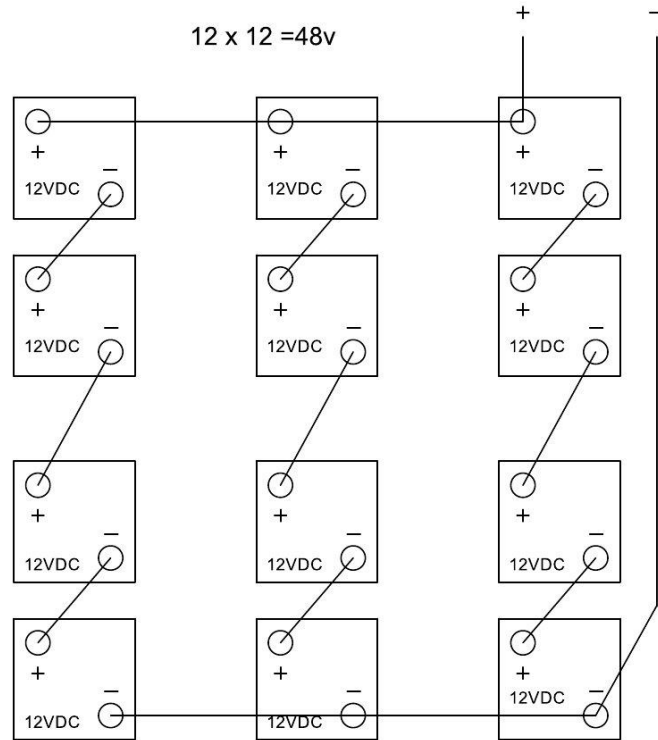

Solar Battery Wiring Diagram

12x 12v = 48v