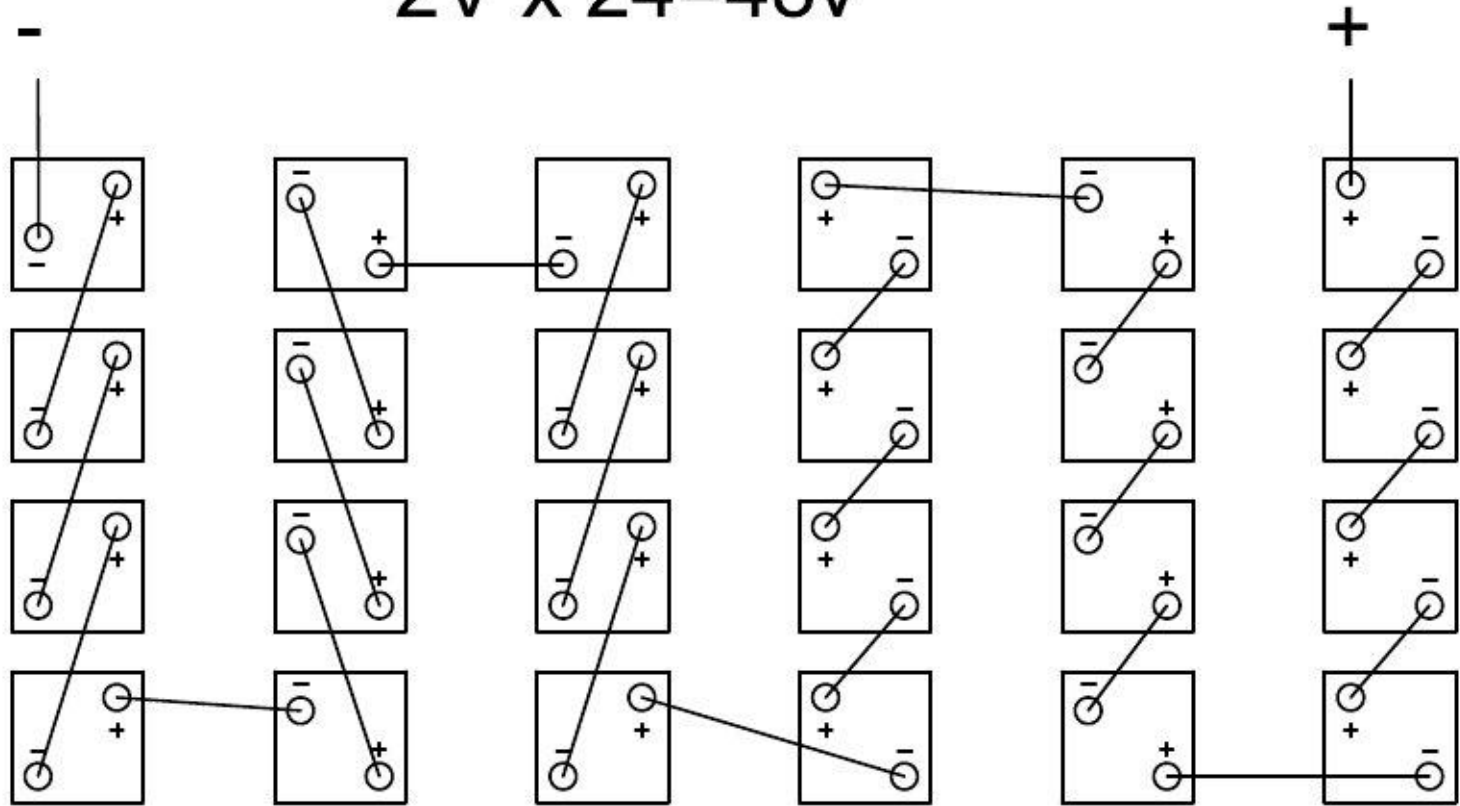

Solar Battery Wiring Diagram

6x 2v = 12v

$$2V \times 6 = 12v$$

Solar Battery Wiring Diagram

12x 2v = 24v

$$2V \times 12 = 24v$$

Solar Battery Wiring Diagram

24x 2v = 48v

2V x 24=48v

Solar Battery Wiring Diagram

48x 2v = 48v

$$2V \times 48 = 48v$$

www.hotspotenergy.com/solar-batteries

Solar Battery Wiring Diagram

3x 4v = 48v

$$4V \times 3 = 12v$$