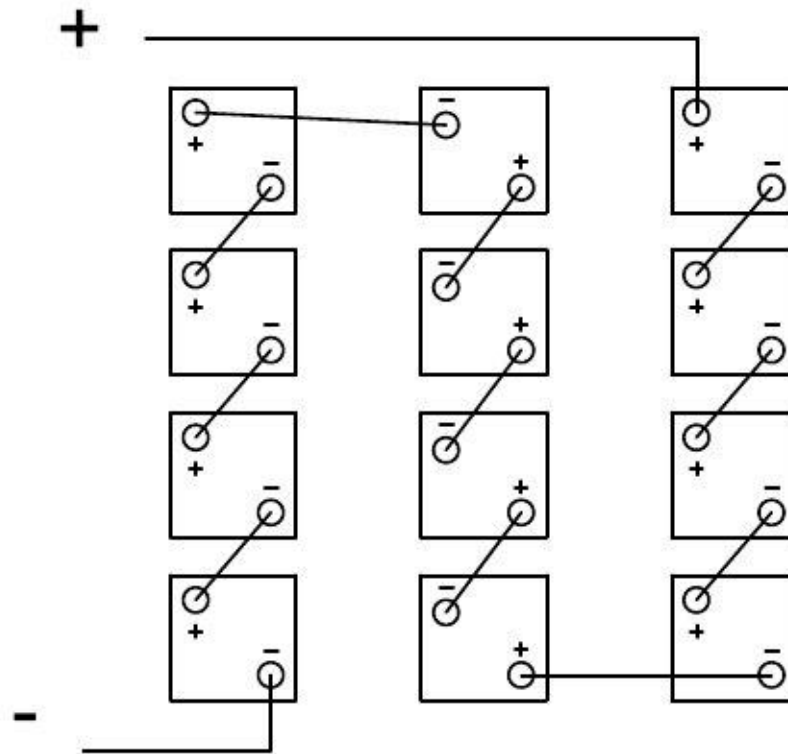

Solar Battery Wiring Diagram

6x 2v = 12v

$$2V \times 6 = 12v$$

Solar Battery Wiring Diagram

12x 2v = 24v

$$2V \times 12 = 24v$$

Solar Battery Wiring Diagram

24x 2v = 48v

2V x 24=48v

Solar Battery Wiring Diagram

48x 2v = 48v

$$2V \times 48 = 48v$$

www.hotspotenergy.com/solar-batteries

Solar Battery Wiring Diagram

3x 4v = 48v

$$4V \times 3 = 12v$$