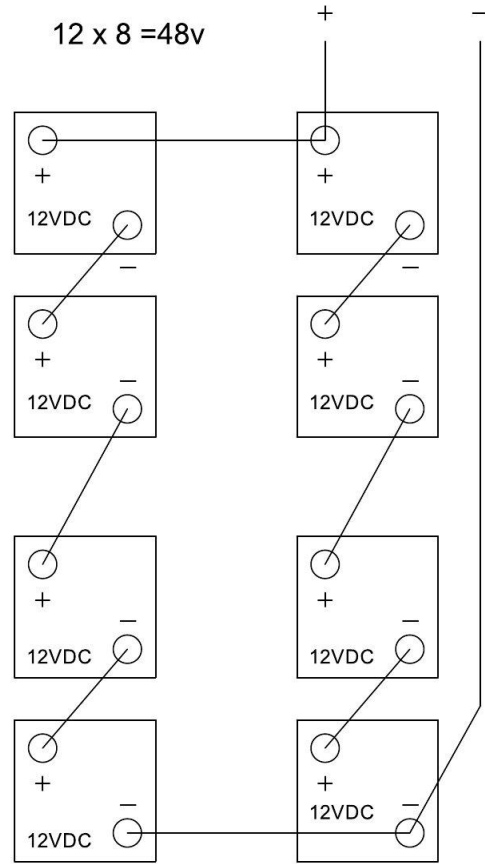

Solar Battery Wiring Diagram

8x 12v = 48v