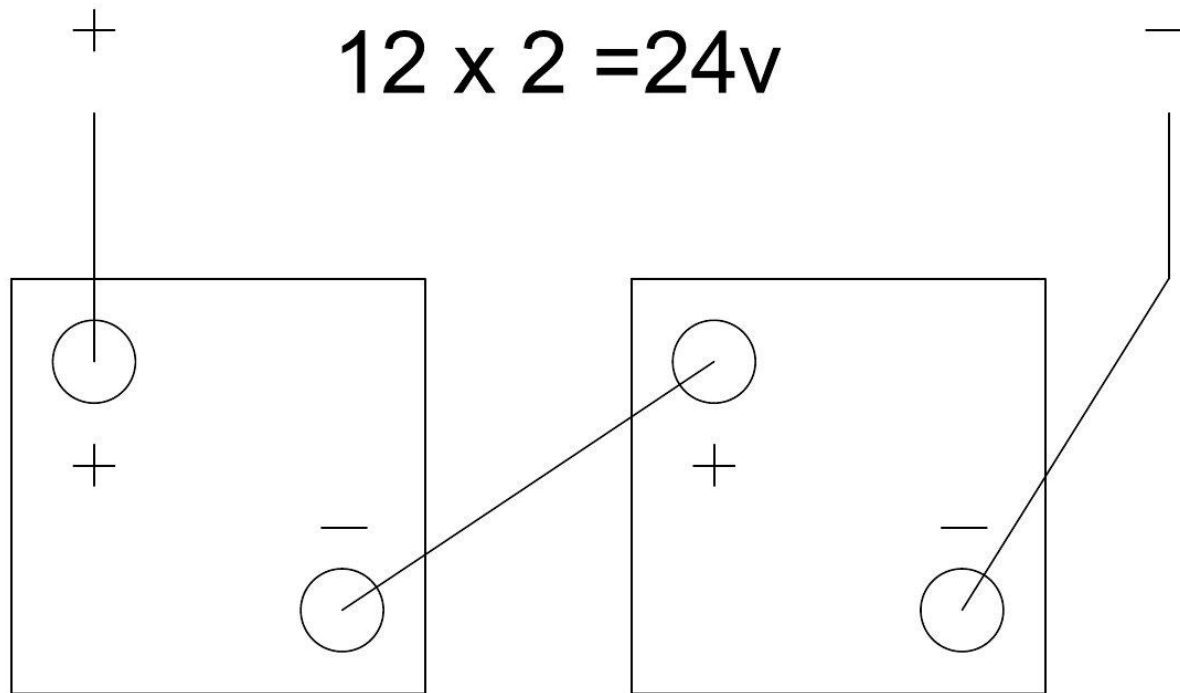

26x 4v = 48v

4V x 36 = 48v

Solar Battery Wiring Diagram

2x 12v = 12v

12 x 2 = 12v

Solar Battery Wiring Diagram

2x 12v = 12v

Solar Battery Wiring Diagram