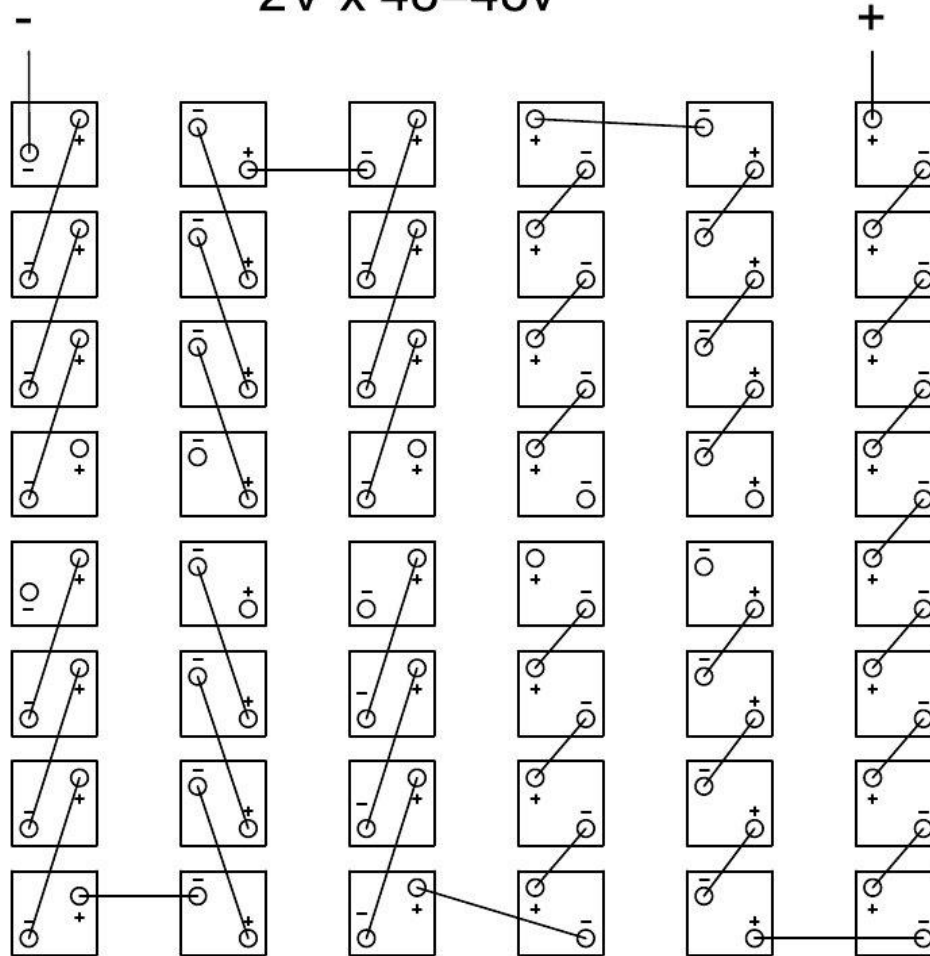

Solar Battery Wiring Diagram

6x 2v = 12v

$$2V \times 6 = 12v$$

Solar Battery Wiring Diagram

12x 2v = 24v

$$2V \times 12 = 24v$$

Solar Battery Wiring Diagram

24x 2v = 48v

2V x 24=48v

Solar Battery Wiring Diagram

48x 2v = 48v

$$2V \times 48 = 48v$$

www.hotspotenergy.com/solar-batteries

Solar Battery Wiring Diagram

3x 4v = 48v

$$4V \times 3 = 12v$$