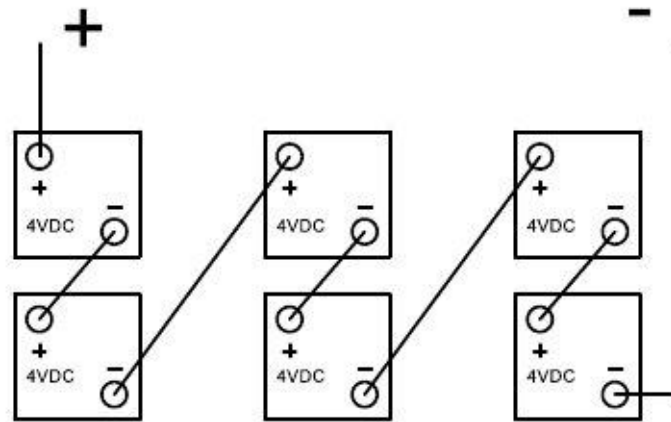

Solar Battery Wiring Diagram

6x 2v = 12v

$$2V \times 6 = 12v$$

Solar Battery Wiring Diagram

12x 2v = 24v

$$2V \times 12 = 24v$$

Solar Battery Wiring Diagram

24x 2v = 48v

2V x 24=48v

Solar Battery Wiring Diagram

48x 2v = 48v

$$2V \times 48 = 48v$$

www.hotspotenergy.com/solar-batteries

Solar Battery Wiring Diagram

3x 4v = 48v

$$4V \times 3 = 12v$$