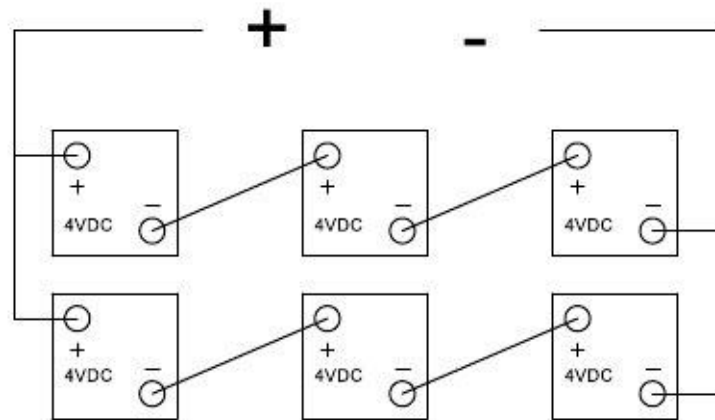

Solar Battery Wiring Diagram

6x 4v = 12v

$$4V \times 6 = 12v$$