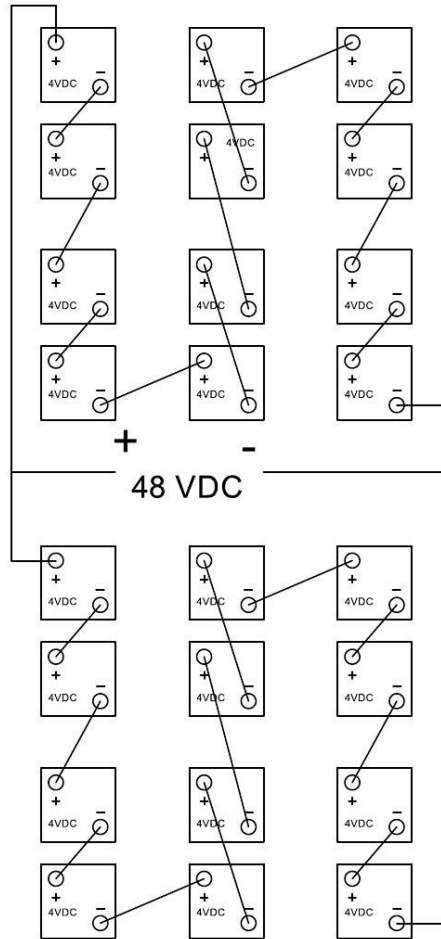

Solar Battery Wiring Diagram

6x 2v = 12v

$$2V \times 6 = 12v$$

Solar Battery Wiring Diagram

12x 2v = 24v

$$2V \times 12 = 24v$$

Solar Battery Wiring Diagram

24x 2v = 48v

2V x 24=48v

Solar Battery Wiring Diagram

48x 2v = 48v

$$2V \times 48 = 48v$$

www.hotspotenergy.com/solar-batteries

Solar Battery Wiring Diagram

3x 4v = 48v

$$4V \times 3 = 12v$$

Solar Battery Wiring Diagram

6x 4v = 12v

$$4V \times 6 = 12v$$

Solar Battery Wiring Diagram

6x 4v = 24v

$$4V \times 6 = 24v$$

Solar Battery Wiring Diagram

12x 4v = 24v

$$4V \times 12 = 24v$$

Solar Battery Wiring Diagram

12x 4v = 48v

$$4V \times 12 = 48v$$

Solar Battery Wiring Diagram

24x 4v = 48v

4V x 24 = 48v

Solar Battery Wiring Diagram